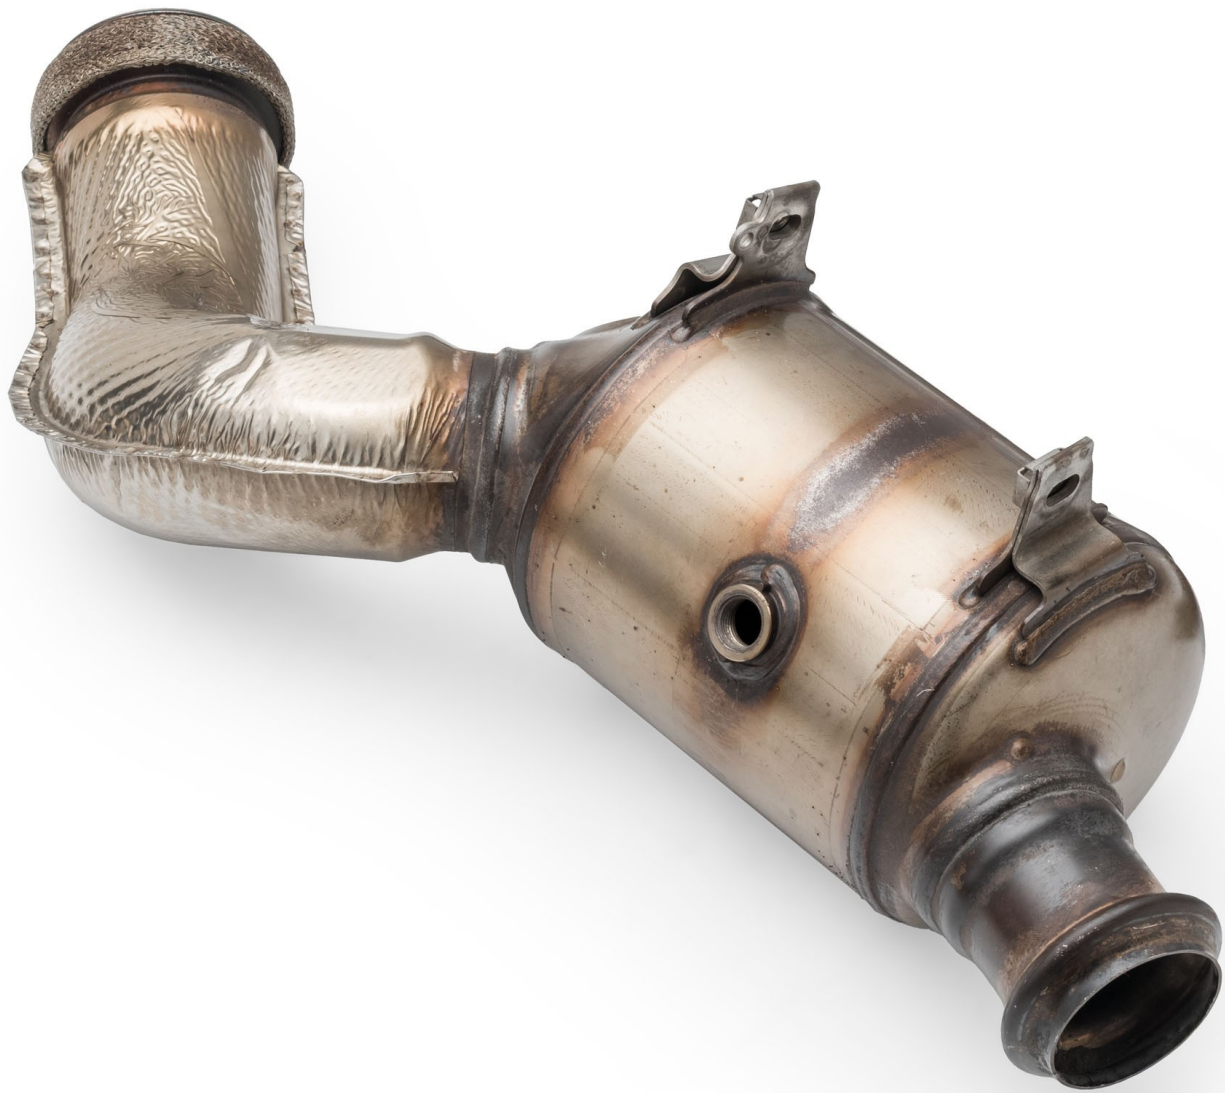

# Regenerated catalytic converter - Mercedes-Benz S 450 EQ Boost/4MATIC/450 E 2021-

## Product codes:

Reference: REG-MERC001

EAN13: -

---

**Product features:**

Cartridge material: Metal - type S  
Producer: OE  
Engine capacity: 3.0  
Year of production: 2021-  
Horsepower: 367, 381, 408 HP  
OE number: KTA060 A2234910600  
Product type: Regenerated  
Engine code: M256  
Warranty: 12 months

**Catalytic converter regeneration involves replacing the used core with a new metallic one, restoring full functionality of the system and meeting emission standards.**